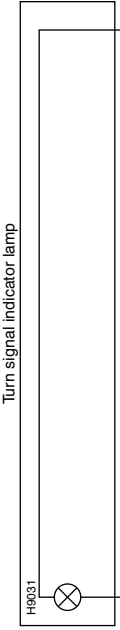

S9060

Ignition light switch

F9200
Fuse box
15A
F2

K9130
Starter relay

A9001
Instrument cluster
H9031
Turn signal indicator lamp

Battery positive
X9230

Battery
G9230

Battery ground
X9231

H9150
Horn

S9072
Horn switch

Left combination switch
S9070

X9488

X9401

X9484

X9028

X9157

X9037

X9046

X9047

X9057

X9020

H9030
Turn signal indicator
front left

H9035
Turn signal indicator
rear left

H9045
Turn signal indicator
rear right

H9040
Turn signal indicator
front right

A9020
Flasher unit

Left turn signal switch
S9073

Left combination switch
S9070