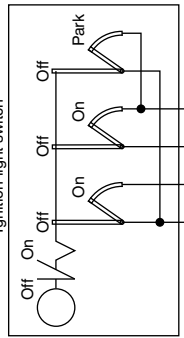

S9060

Ignition light switch

F9200
Fuse box
15A
F2

K9130
Starter relay

A9001
Instrument cluster
H9031
Turn signal indicator lamp

Battery positive
X9230

Battery
G9230

Battery ground
X9231

H9150
Horn

S9072
Horn switch

Left combination switch
S9070

X9488

X9401

X9484

X9028

X9157

X9037

X9046

X9047

X9057

X9020

H9030
Turn signal indicator
front left

H9035
Turn signal indicator
rear left

H9045
Turn signal indicator
rear right

H9040
Turn signal indicator
front right

A9020
Flasher unit

Left turn signal switch
S9073

Left combination switch
S9070