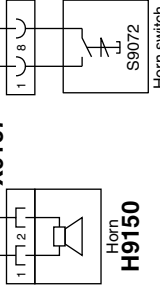

S9072
Horn switch

Left combination switch
S9070

X9488

X9401

X9484

X9028

X9157

X9037

X9046

X9047

X9057

X9020

H9030
Turn signal indicator
front left

H9035
Turn signal indicator
rear left

H9045
Turn signal indicator
rear right

H9040
Turn signal indicator
front right

A9020
Flasher unit

Left turn signal switch
S9073

Left combination switch
S9070