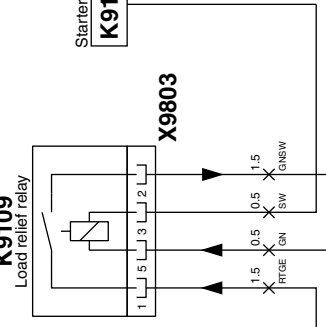

F9200
Fuse box
15A
F2

K9130
Starter relay

A9001
Instrument cluster
H9031
Turn signal indicator lamp